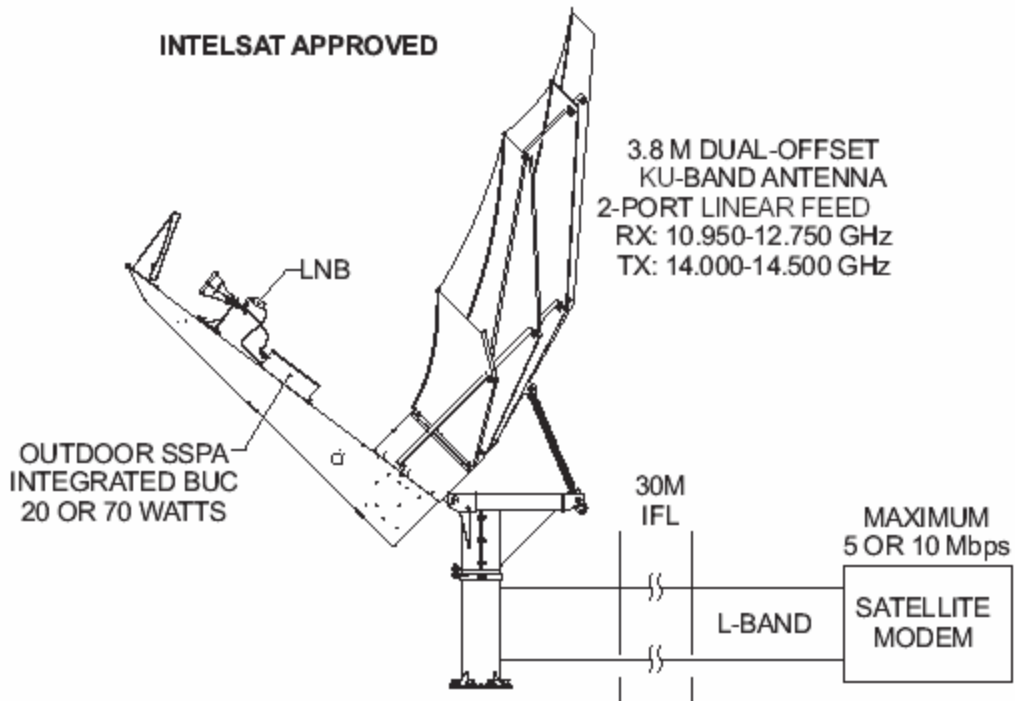

3.8 Meter Ku-Band Earth Station (K038M)

Terminal Configuration Options (Indicate Dwg. No. K038M and Dash No. when ordering)		
Configuration	Dash No.	Product Price
3.8M Ku-Band LP 2P, 70W, 10 Mbps, Closed Network Option	-08	\$58,627
3.8M Ku-Band LP 2P, 70W, 10 Mbps, IDR/IBS Option	-07	\$59,180
3.8M Ku-Band LP 2P, 70W, 5 Mbps, Closed Network Option	-06	\$57,029
3.8M Ku-Band LP 2P, 70W, 5 Mbps, IDR/IBS Option	-05	\$57,582
3.8M Ku-Band LP 2P, 20W, 10 Mbps, Closed Network Option	-04	\$50,951
3.8M Ku-Band LP 2P, 20W, 10 Mbps, IDR/IBS Option	-03	\$51,504
3.8M Ku-Band LP 2P, 20W, 5 Mbps, Closed Network Option	-02	\$49,353
3.8M Ku-Band LP 2P, 20W, 5 Mbps, IDR/IBS Option	-01	\$49,906